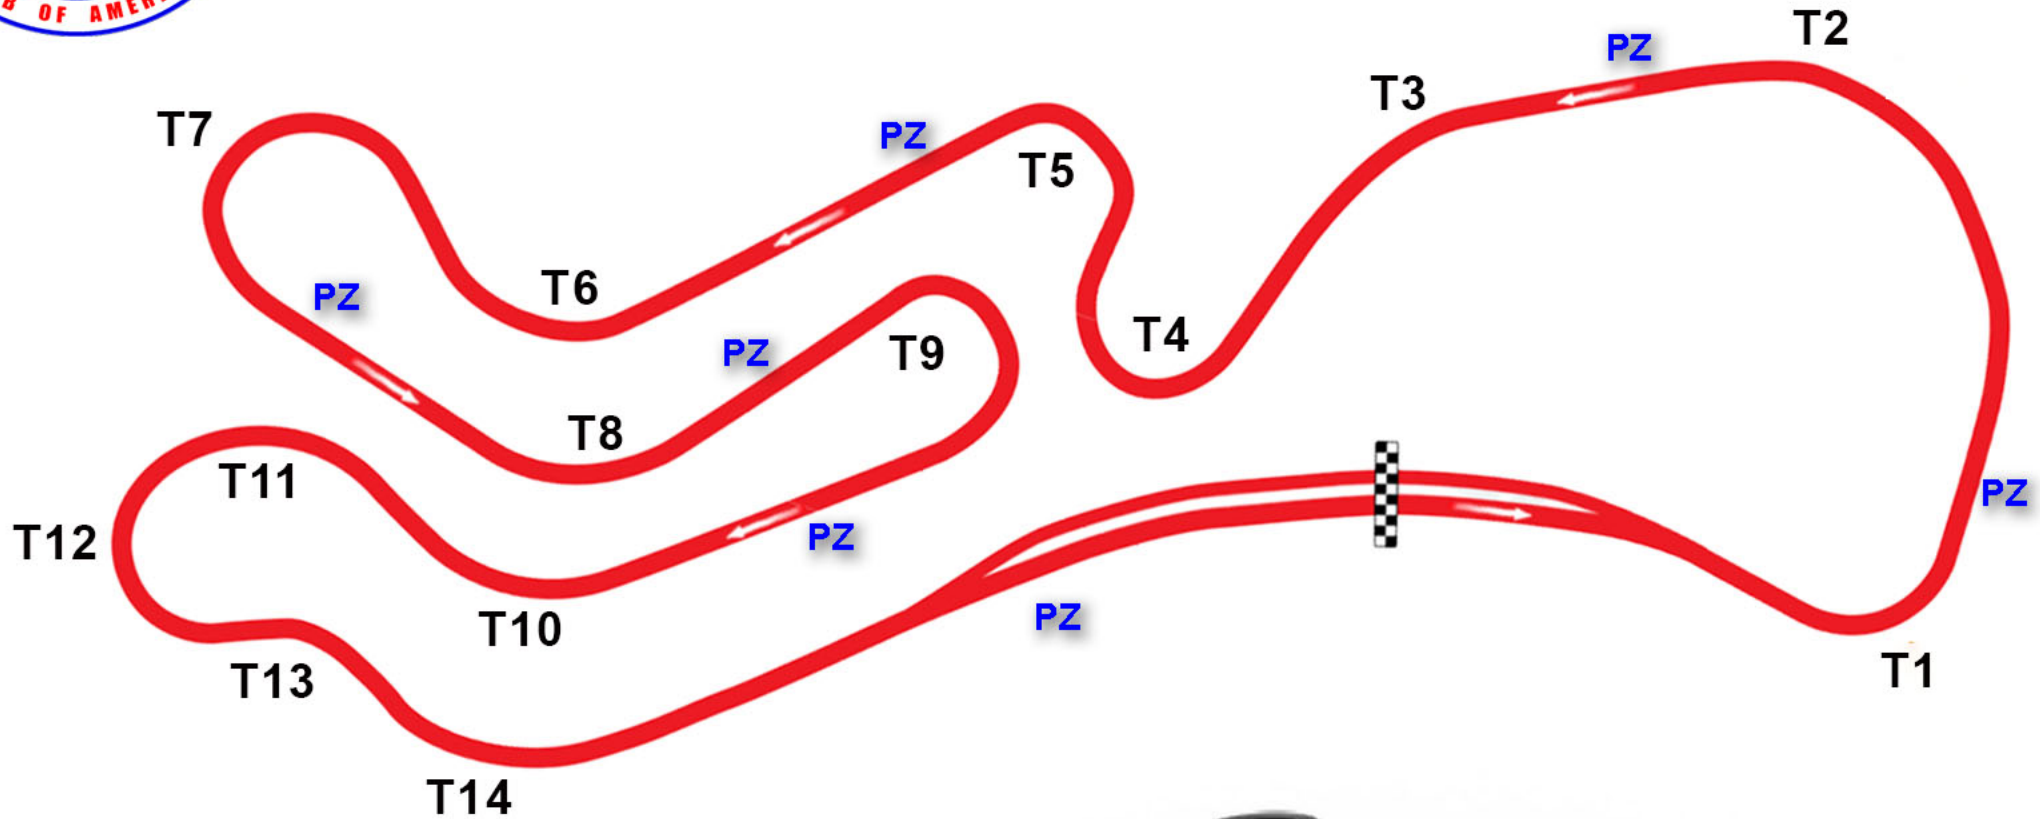

Palmer Motorsports Park "Whiskey Hill"

2.3 Miles

All Passing with Pass Signal (point by)

Black / Red: Expanded Passing

Passing zones for Green/Yellow/Blue/White:

T1-T2, T2-T3, T5-T6, T7-T8, T8-T9, T9-T10, T14-T1